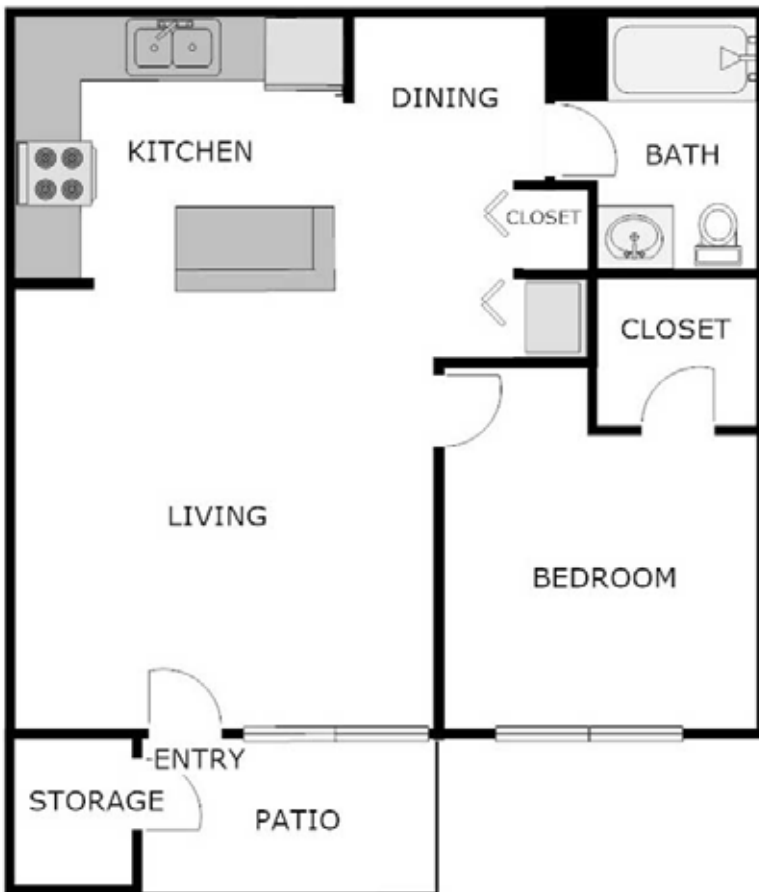

Portage Commons

PRE/MIER Real Estate Management LLC

608 742 5977

1 Bedroom 1 Bath Apartment

830 Sq. Ft.

RENT

DEPOSIT

DATE AVAILABLE